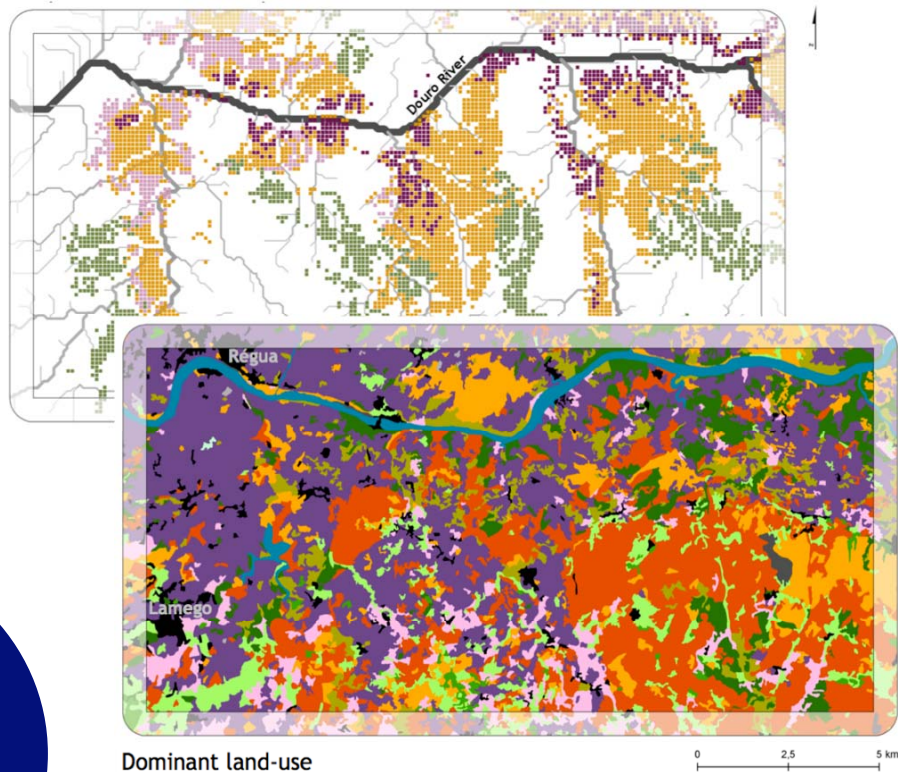

2010 CBAA SEMINARS

ISA, Sala de Actos

The relationship between land-uses and the pristine forest distribution

Envisaging models in the environmental space

Potential distribution of the reconstructed natural vegetation

Oct 26
1:30pm

Tiago Monteiro-Henriques
Vegetation Science, CBAA